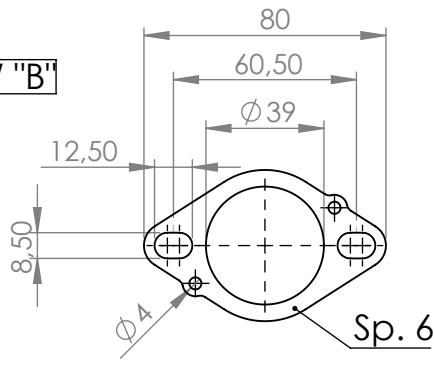

VIEW "B"

Flange "158A"
Cod.206061

DB-Killer N°32BF
Cod.307919801