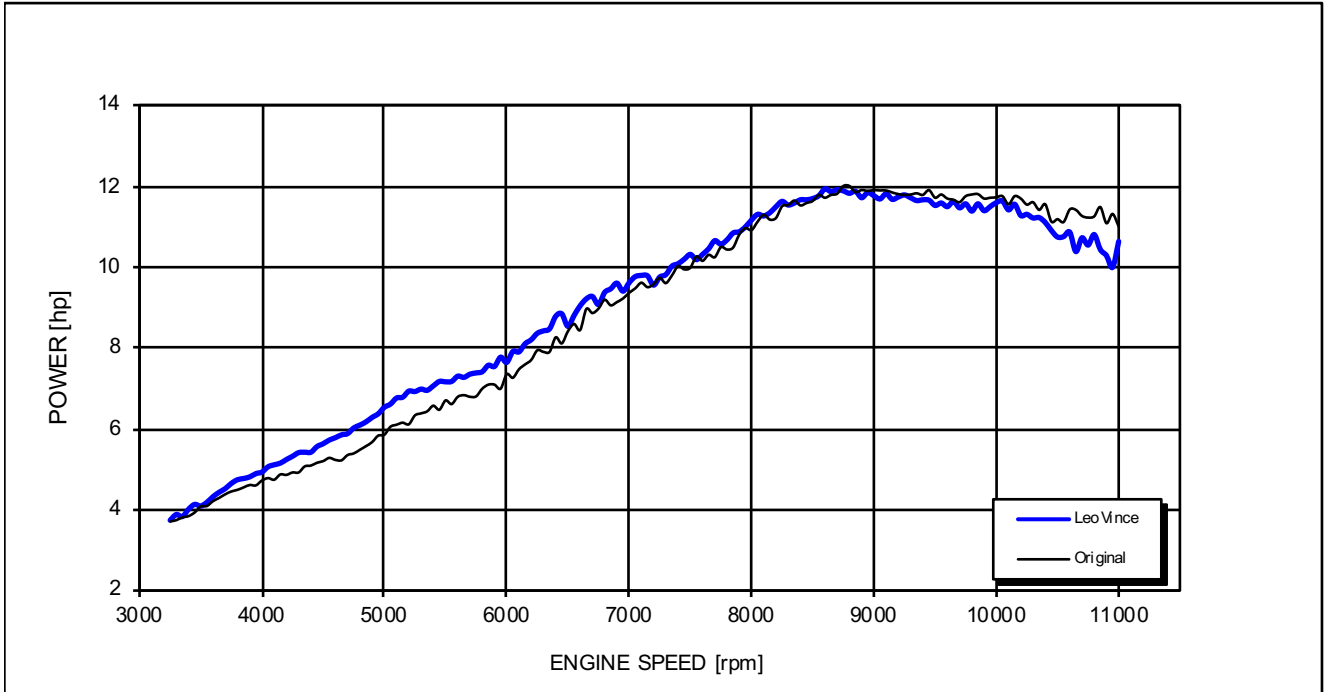

HONDA CB 125 R

Test conditions:

998 mBar

21 °C

Reference conditions:

1013 mBar

20 °C