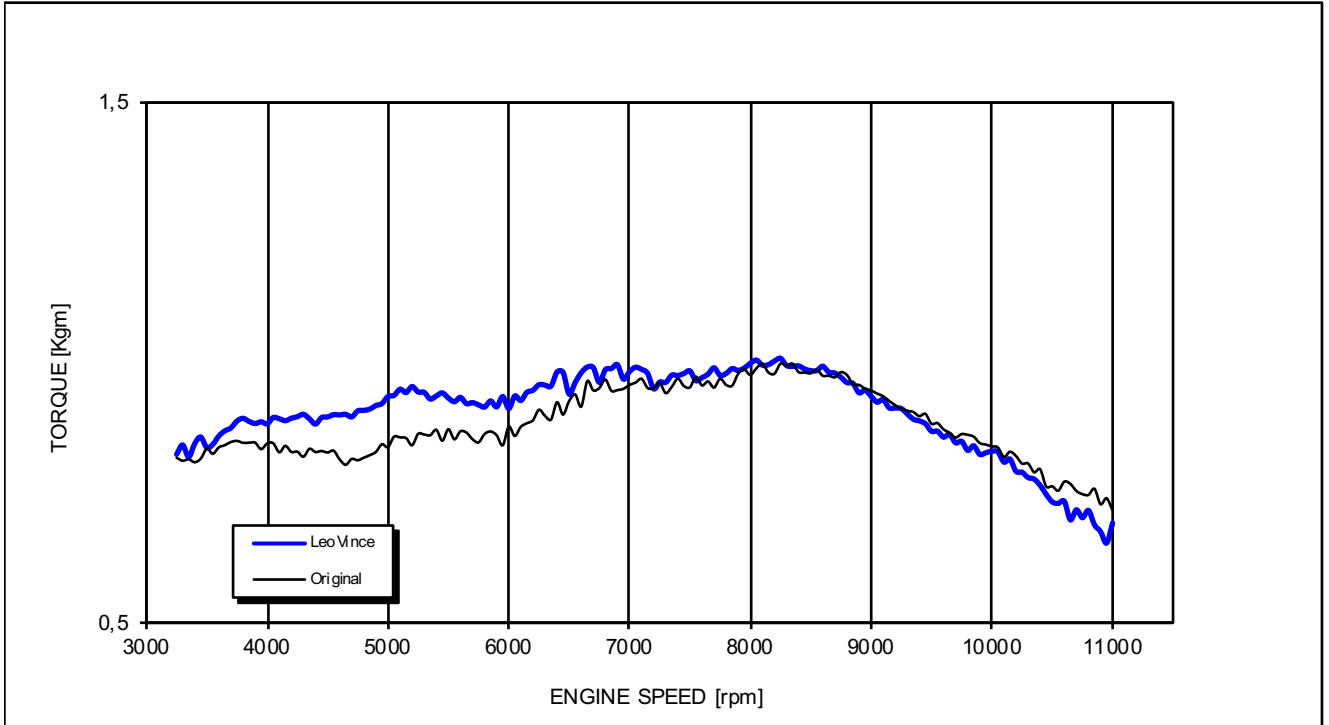

HONDA CB 125 R

Test conditions:

998 mBar

21 °C

Reference conditions:

1013 mBar

20 °C