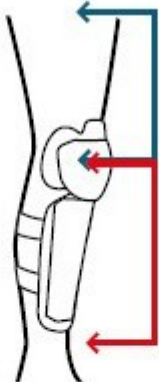

KNEE SHIN GUARDS

SIZE	XS/S	M/L	XL/XXL
THIGH LENGTH (cm)	42-48	49-55	56-60
SHIN LENGTH (cm)	28-33	34-39	39-45