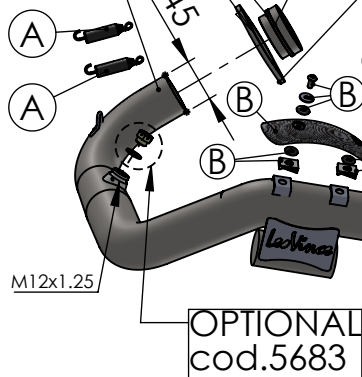

**WARNING**  
DO NOT USE ORIGINAL  
GRAPHITE BUSHING

Carbon end cup set  
cod.3014000701R

S.s end cup set  
cod.307242711R

Muffler kit  
Cod.3014364482R

Outer sleeve  
replacement kit  
cod.3014364010R

Header pipe kit  
cod. 3014364202R

S.s bushing  
cod.206424R

S.s flange  
cod.206423R

CATALYTIC  
CONVERTER

Manifold kit  
cod. 3014364206R

Short helical  
spring tensile  
cod. 303949001R

Muffler repack kit  
cod.414205R

Belts and rivets kit  
Cod.0814324003R

(E13) 92R-01 10444

## ART. 14364EK - SPARE PARTS

KTM 690 ENDURO R / 690 SMC R 690 (Also fits 35kW version)

(A) FITTING KIT cod.3014364601R

(B) CARBON COVER cod.308213001R