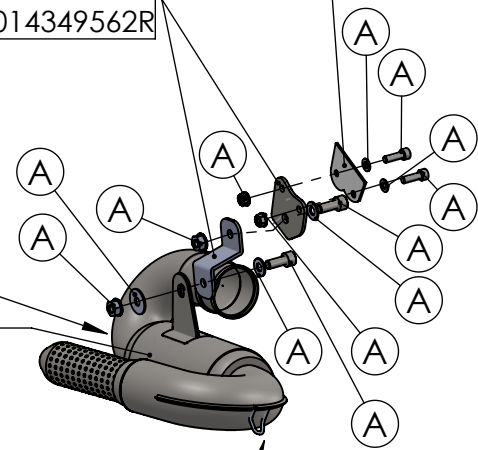

Db-Killer 59B
Cod.3014228804R

S.s Flange 112A
cod.204569 Sp.5mm

S.s bushing
cod.204833

Brackets kit
cod. 3014349562R

BIKE'S FRAME

E13 92R-01 10423

Carbon end cup set
cod.308266701R

S.s end cup set
cod.3014228701R

Outer sleeve
replacement kit
cod.088407002R

Welded Db-Killer N°71

Manifold kit
cod. 3014349210R

OPTIONAL
cod.5683

M12x1.25

Manifold kit 2/1
cod. 3014349206R

Flange
cod.204569R

S.s bushing
cod.204833R

e13 00088F

Header pipes kit
cod. 3014349203R

Spring and rubber
replacement kit
Cod.303949001R

ART.14350EK SPARE PARTS

YAMAHA TRACER 7 / TRACER 7 GT (Also fits 35 kW version)
(Fits with original panniers) (Fits with original centre stand)

(A) FITTING COD. 3014349601R