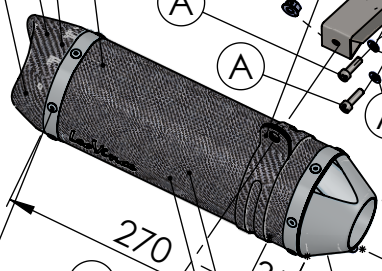

Muffler kit
Cod.3014229482R

Carbon clamp FM4S
Cod.307572505R

Silencer bracket s.s.
cod.3014349561R

Welded reinforcements

CATALYTIC
CONVERTER

Welded reinforcement

Belts and rivets kit
Cod.0814228003R

Muffler repack kit
cod.414205R