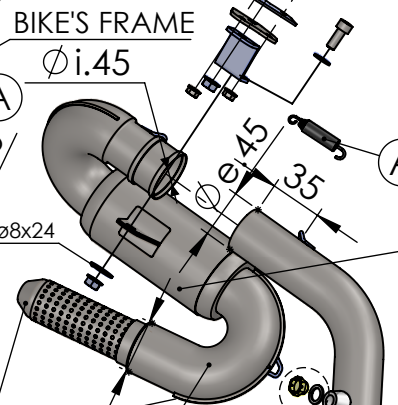

Db-Killer 59B
Cod.3014228804R

S.s Flange 112A
cod.204569 Sp.5mm

S.s bushing
cod.204833

Brackets kit
cod. 3014349562R

BIKE'S FRAME

E13 92R-01 10423

Carbon end cup set
cod.308266701R

S.s end cup set
cod.3014228701R

Muffler kit
Cod.3014229482R

Carbon clamp FM4S
Cod.307572505R

Silencer bracket s.s.
cod.3014349561R

Welded reinforcements

CATALYTIC
CONVERTER

Welded reinforcement

Belts and rivets kit
Cod.0814228003R

Muffler repack kit
cod.414205R

Outer sleeve
replacement kit
cod.088407002R

Welded Db-Killer N°71

Manifold kit
cod. 3014349210R

OPTIONAL
cod.5683

M12x1.25

Manifold kit 2/1
cod. 3014349206R

Flange
cod.204569R

S.s bushing
cod.204833R

e13 00088F

Header pipes kit
cod. 3014349203R

Spring and rubber
replacement kit
Cod.303949001R

ART.14350EK SPARE PARTS

YAMAHA TRACER 7 / TRACER 7 GT (Also fits 35 kW version)
(Fits with original panniers) (Fits with original centre stand)