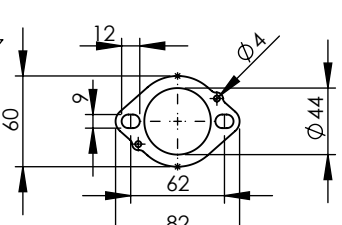

Db-Killer 59B
Cod.3014228804R

S.s Flange 112A
cod.204569 Sp.5mm

S.s bushing
cod.204833

Brackets kit
cod. 3014349562R

BIKE'S FRAME

E13 92R-01 10423

Carbon end cup set
cod.308266701R

S.s end cup set
cod.3014228701R

e13 00088F

Header pipes kit
cod. 3014349203R

Spring and rubber
replacement kit
Cod.303949001R

ART.14350EK SPARE PARTS

YAMAHA TRACER 7 / TRACER 7 GT (Also fits 35 kW version)
(Fits with original panniers) (Fits with original centre stand)