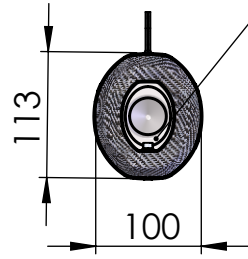

Db-Killer 59B
Cod.3014228804R

S.s Flange 112A
cod.204569 Sp.5mm

S.s bushing
cod.204833

Brackets kit
cod. 3014349562R

BIKE'S FRAME

E13 92R-01 10423

Carbon end cup set
cod.308266701R

S.s end cup set
cod.3014228701R

e13 00088F

Header pipes kit
cod. 3014349203R

Spring and rubber
replacement kit
Cod.303949001R

ART.14350EK SPARE PARTS

YAMAHA TRACER 7 / TRACER 7 GT (Also fits 35 kW version)
(Fits with original panniers) (Fits with original centre stand)