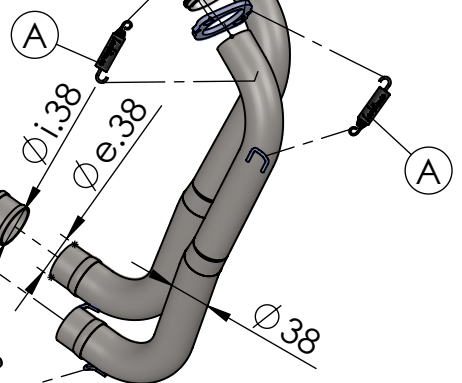

Outer sleeve
replacement kit
cod.088407002R

Welded Db-Killer N°71

Manifold kit
cod. 3014349210R

OPTIONAL
cod.5683

M12x1.25

Manifold kit 2/1
cod. 3014349206R

Flange
cod.204569R

S.s bushing
cod.204833R

e13 00088F

Header pipes kit
cod. 3014349203R

Spring and rubber
replacement kit
Cod.303949001R

ART.14350EK SPARE PARTS

YAMAHA TRACER 7 / TRACER 7 GT (Also fits 35 kW version)
(Fits with original panniers) (Fits with original centre stand)

(A) FITTING COD. 3014349601R