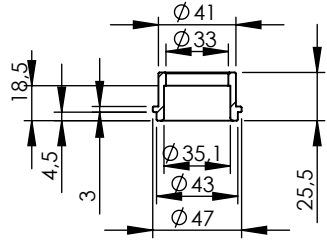

Db-Killer 59B
Cod.3014228804R

S.s Flange 112A
cod.204569 Sp.5mm

S.s bushing
cod.204833

Brackets kit
cod. 3014349562R

BIKE'S FRAME

E13 92R-01 10423

Carbon end cup set
cod.308266701R

S.s end cup set
cod.3014228701R

e13 00088F

Header pipes kit
cod. 3014349203R

Spring and rubber
replacement kit
Cod.303949001R

ART.14350EK SPARE PARTS

YAMAHA TRACER 7 / TRACER 7 GT (Also fits 35 kW version)
(Fits with original panniers) (Fits with original centre stand)

(A) FITTING COD. 3014349601R