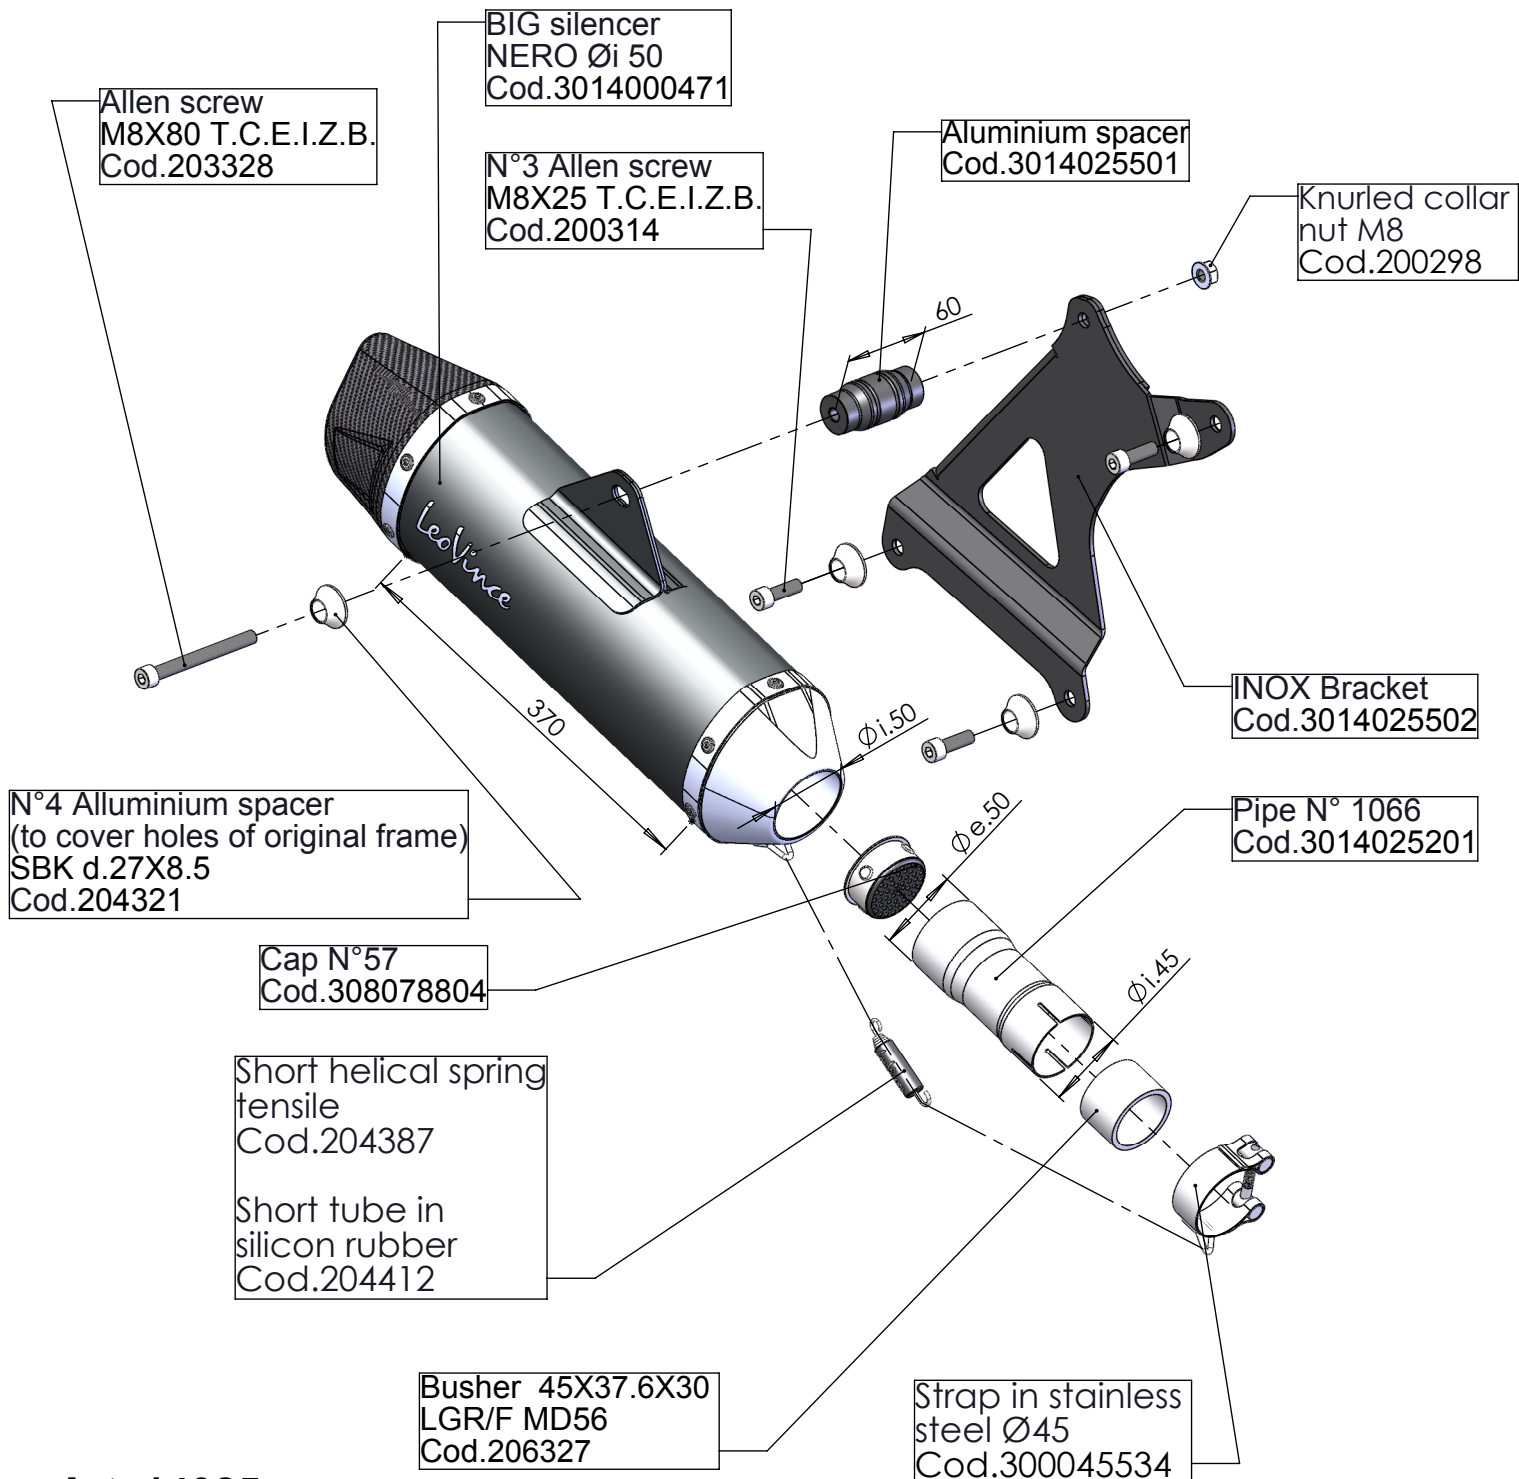

DB-Killer N°32 B  
Cod.307762801

Allen screw  
M8X80 T.C.E.I.Z.B.  
Cod.203328

BIG silencer  
NERO Øi 50  
Cod.3014000471

N°3 Allen screw  
M8X25 T.C.E.I.Z.B.  
Cod.200314

Aluminium spacer  
Cod.3014025501

Knurled collar  
nut M8  
Cod.200298

N°4 Alluminium spacer  
(to cover holes of original frame)  
SBK d.27X8.5  
Cod.204321

Cap N°57  
Cod.308078804

Short helical spring  
tensile  
Cod.204387

Short tube in  
silicon rubber  
Cod.204412

Busher 45X37.6X30  
LGR/F MD56  
Cod.206327

Strap in stainless  
steel Ø45  
Cod.300045534

INOX Bracket  
Cod.3014025502

Pipe N° 1066  
Cod.3014025201

**Art. 14025**

**PIAGGIO BEVERLY 350**

Slip-on "NERO" - APPROVED