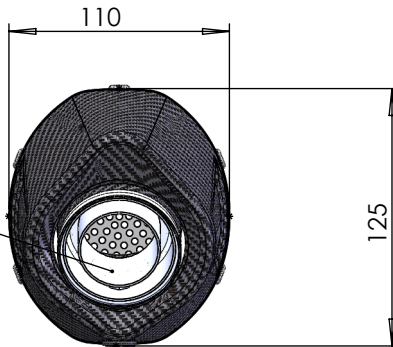

DB-Killer N°32 B  
Cod.307762801

Allen screw  
M8X80 T.C.E.I.Z.B.  
Cod.203328

BIG silencer  
NERO Øi 50  
Cod.3014000471

N°3 Allen screw  
M8X25 T.C.E.I.Z.B.  
Cod.200314

Aluminium spacer  
Cod.3014025501

Knurled collar  
nut M8  
Cod.200298

N°4 Alluminium spacer  
(to cover holes of original frame)  
SBK d.27X8.5  
Cod.204321

Cap N°57  
Cod.308078804

Short helical spring  
tensile  
Cod.204387

Short tube in  
silicon rubber  
Cod.204412

Busher 45X37.6X30  
LGR/F MD56  
Cod.206327

Strap in stainless  
steel Ø45  
Cod.300045534

INOX Bracket  
Cod.3014025502

Pipe N° 1066  
Cod.3014025201

**Art. 14025**

**PIAGGIO BEVERLY 350**

Slip-on "NERO" - APPROVED