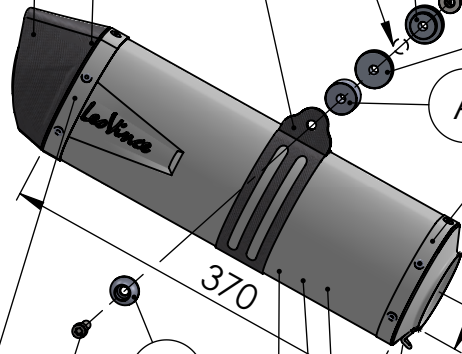

A A

E13 92-01 10444

Muffler kit
Cod.3014377481R

Muffler repack kit
cod.414205R

Outer sleeve
replacement kit
cod.088291004R

Manifold kit
cod.3014377208R