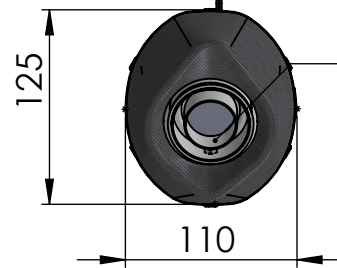

Carbon end cup set
cod.3014000701R

S.s end cup set
cod.307242711R

Carbon clamp FBTD5
cod. 3014220501R

BIKE'S FRAME

Db-Killer N.65
Cod.3014324801R

Belts and rivets kit
Cod.0814324003R

CATALYTIC CONVERTER

Manifold kit
cod.3014377204R

Manifold kit
cod.3014377208R

B B B B

Manifold kit
cod.3014377202R

Spring and rubber
replacement kit
Cod.303949001R

Manifold clamp
Cod.300041530R

ART. 14377EK - SPARE PARTS

SUZUKI V-STROM 650 / XT (Also fits 35kW version)
(Fits with original center stand)(Fits with original panniers)