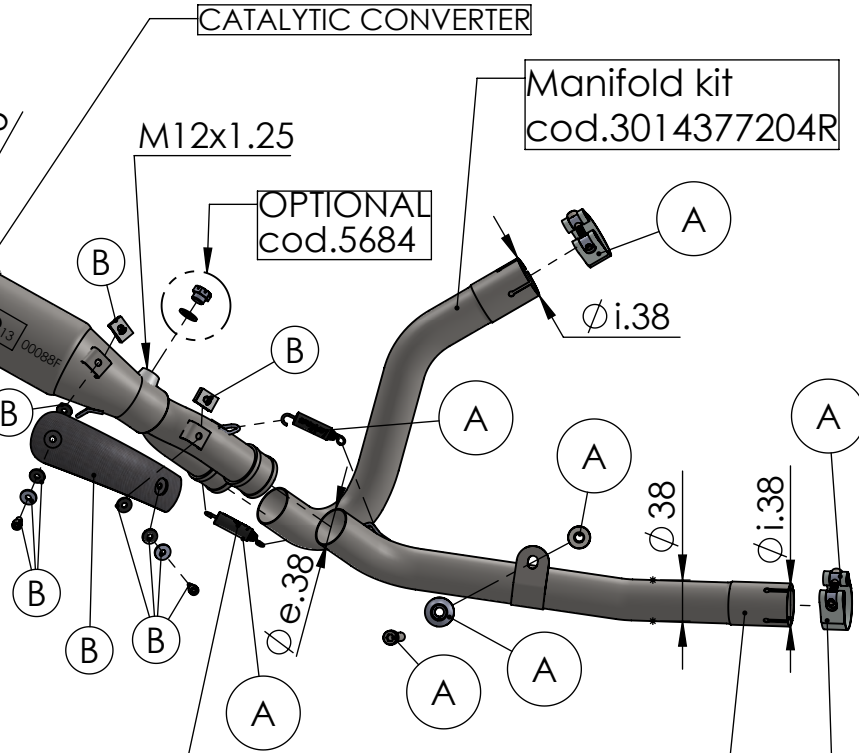

Carbon end cup set
cod.3014000701R

S.s end cup set
cod.307242711R

Carbon clamp FBTD5
cod. 3014220501R

BIKE'S FRAME

Db-Killer N.65
Cod.3014324801R

Belts and rivets kit
Cod.0814324003R

CATALYTIC CONVERTER

Manifold kit
cod.3014377204R

M12x1.25

OPTIONAL
cod.5684

Manifold kit
cod.3014377202R

A A

E13 92-01 10444

Muffler kit
Cod.3014377481R

Muffler repack kit
cod.414205R

Outer sleeve
replacement kit
cod.088291004R

Manifold kit
cod.3014377208R

B B B B

Manifold kit
cod.3014377202R

Spring and rubber
replacement kit
Cod.303949001R

Manifold clamp
Cod.300041530R

ART. 14377EK - SPARE PARTS

SUZUKI V-STROM 650 / XT (Also fits 35kW version)
(Fits with original center stand)(Fits with original panniers)

(A) FITTING KIT cod. 3014377601R

(B) CARBON COVER KIT cod. 3014377001R