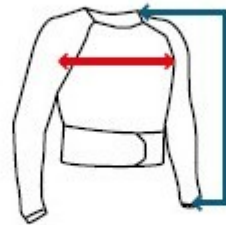

SIZE GUIDE

PROTECTION JACKET

SIZE	XXS	XS	S	M	L	XL	2XL
SLEEVE LENGTH (cm)	73-75	74-76.5	75-78	76-79.5	77-81	78-82.5	79-84
CHEST SIZE (cm)	70-74	75-79	80-88	89-97	98-106	107-115	116-124