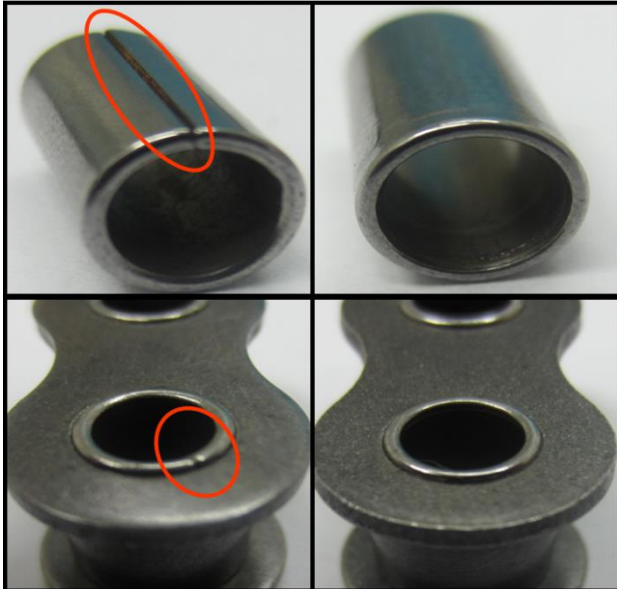

## Point 1 Solid Bush and 4 Side Rivet

- Solid Bush for all line-up

Curling Bush

Solid Bush

- 4 side rivet for stronger quality.

2 side rivet

4 side rivet

## Point 2 Heavy Duty Color Chains

Fluorescent Red

Fluorescent Blue

Fluorescent Green

Fluorescent Orange

Fluorescent Yellow

## Point 3 Wide Application

Model	Application							
	100	200	300	400	500	600	700	80
415HSB	■	50~110cc						
428HSB	■		50~200cc					
520H		■	125-250cc					
525H		■	125-250cc					
530H			■		250~400cc			
420SB	■	50~125cc						
428SB	■		50~135cc					
520		■	125-250cc					
525		■	125-250cc					
530			■		250~400cc			