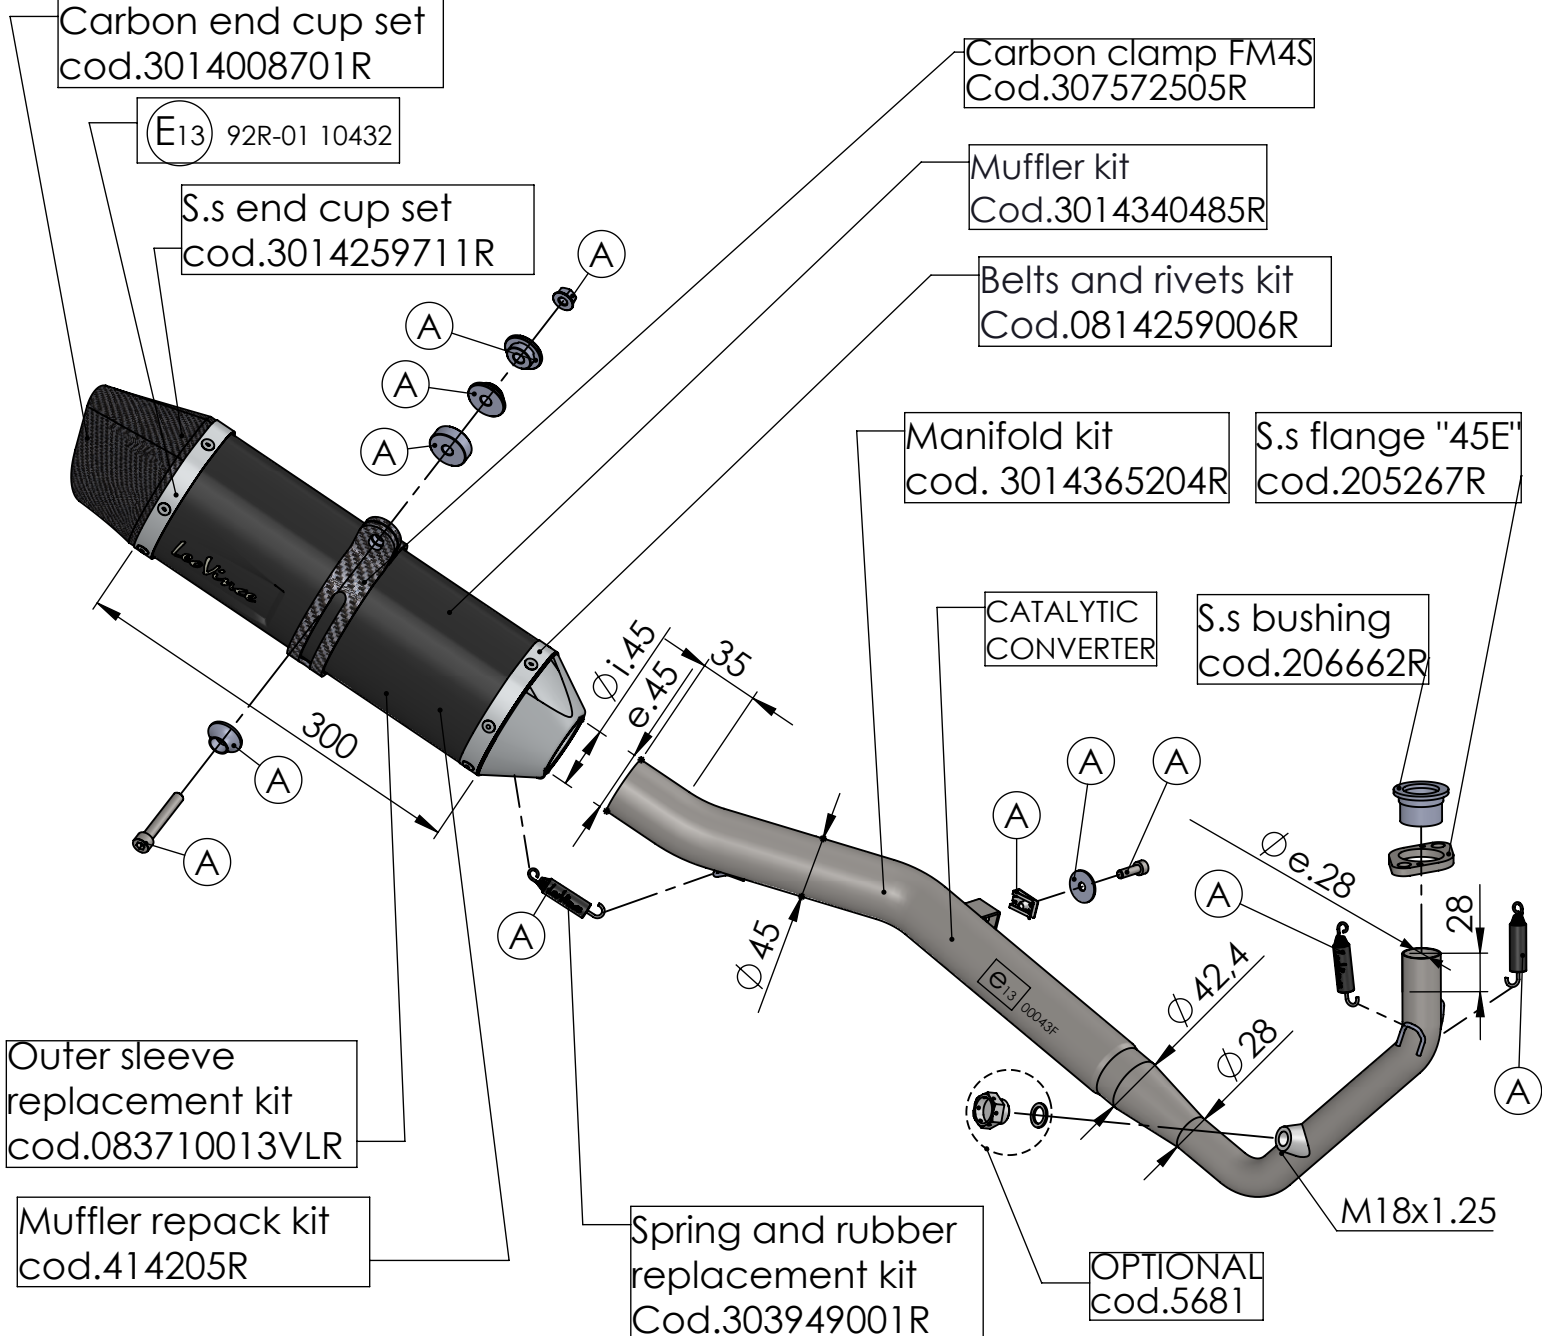

Db-Killer N.62  
Cod.3014259801R

S.s. flange "45E"  
cod.205267 sp. 6mm

S.s. bushing  
cod.206662

Carbon end cup set  
cod.3014008701R

E13 92R-01 10432

S.s. end cup set  
cod.3014259711R

Carbon clamp FM4S  
Cod.307572505R

Muffler kit  
Cod.3014340485R

Belts and rivets kit  
Cod.0814259006R

Manifold kit  
cod. 3014365204R

S.s. flange "45E"  
cod.205267R

CATALYTIC  
CONVERTER

S.s. bushing  
cod.206662R

Outer sleeve  
replacement kit  
cod.083710013VLR

## ART. 14365EBK - SPARE PARTS

YAMAHA MT-125 / YZF-R 125

(A) FITTING KIT cod.3014365601R