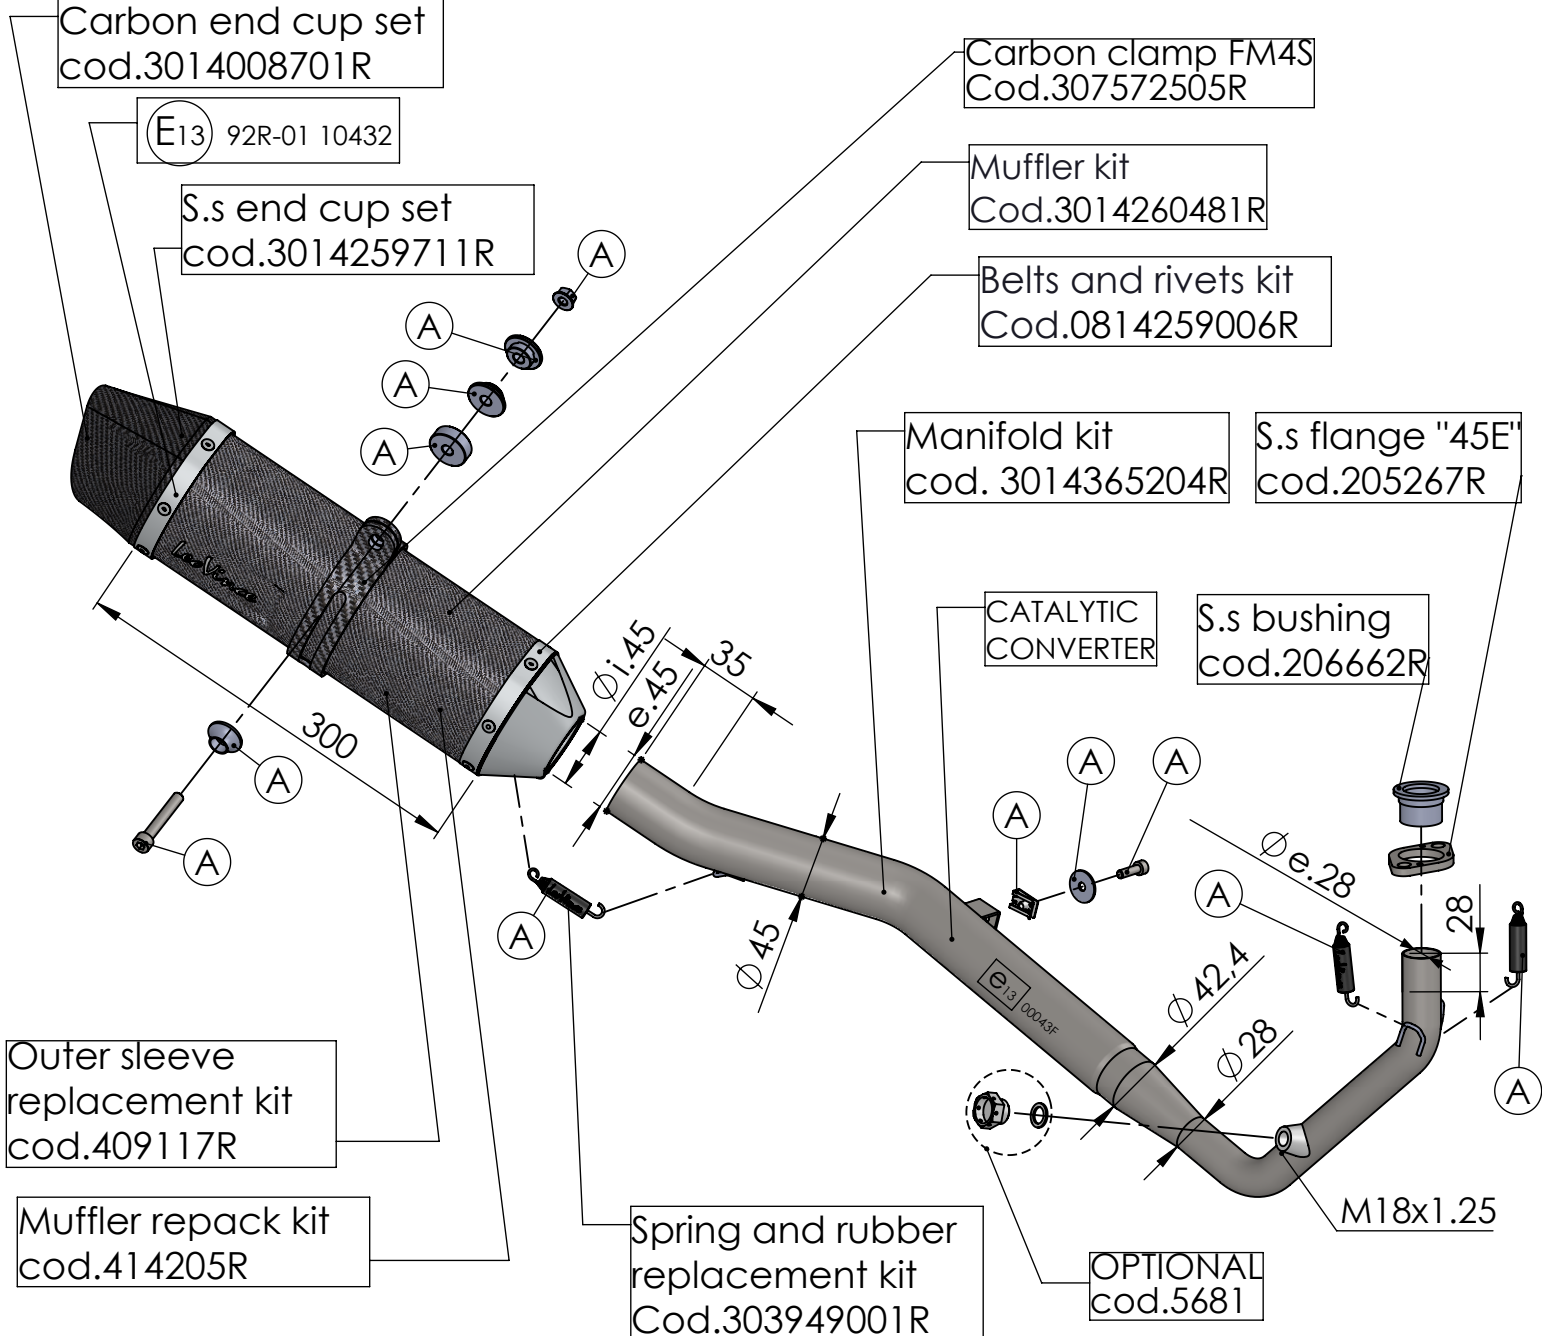

Db-Killer N.62
Cod.3014259801R

S.s. flange "45E"
cod.205267 sp. 6mm

S.s. bushing
cod.206662

Carbon end cup set
cod.3014008701R

E13 92R-01 10432

S.s. end cup set
cod.3014259711R

Carbon clamp FM4S
Cod.307572505R

Muffler kit
Cod.3014260481R

Belts and rivets kit
Cod.0814259006R

Manifold kit
cod. 3014365204R

S.s. flange "45E"
cod.205267R

CATALYTIC
CONVERTER

S.s. bushing
cod.206662R

Outer sleeve
replacement kit
cod.409117R

Muffler repack kit
cod.414205R

Spring and rubber
replacement kit
Cod.303949001R

OPTIONAL
cod.5681

ART. 14366EK - SPARE PARTS

YAMAHA MT-125 / YZF-R 125

(A) FITTING KIT cod.3014365601R