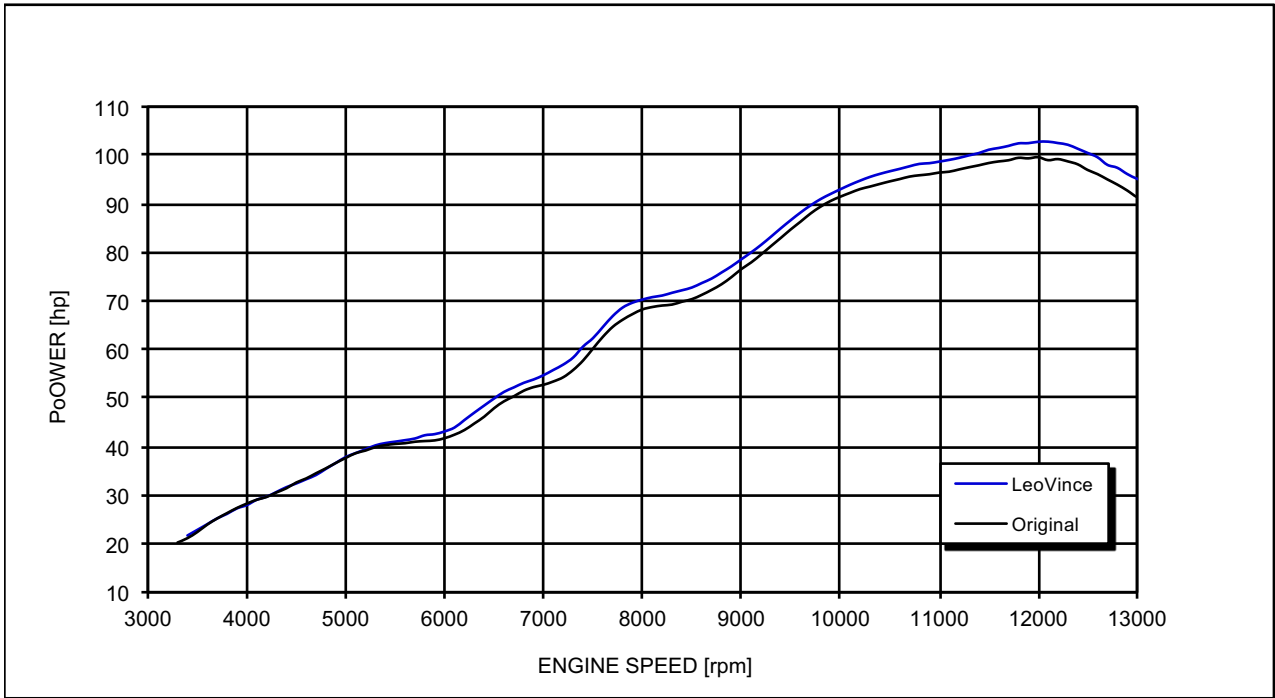

YAMAHA FZ6 S2/ABS

*Racing configurations

Test conditions:

987 mBar
23 °C

Reference conditions:

1013 mBar
20 °C