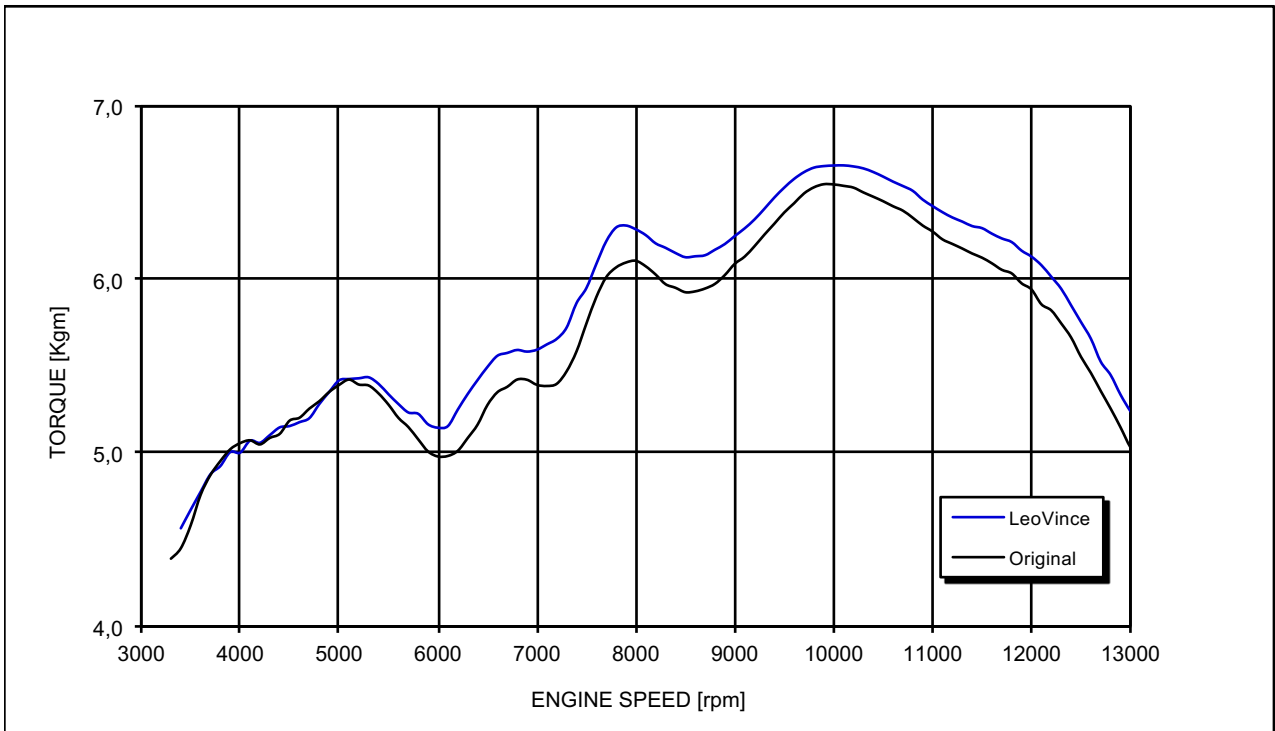

YAMAHA FZ6 S2/ABS

*Racing configurations

Test conditions:

987 mBar
23 °C

Reference conditions:

1013 mBar
20 °C