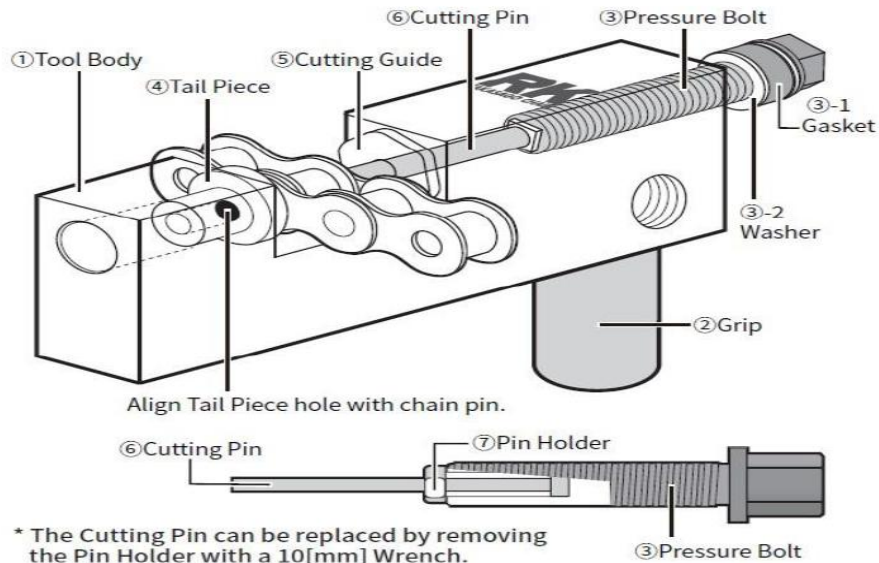

RK150 CHAIN CUTTER

<FOB Tokyo or Yokohama, Currency: Euro €>

Item	Official Name	Official Code	Hartje			
Chain Cutter	CHAIN CUTTER	RK150	04606241			
Spare Parts	PRESSURE BOLT	T03	04606350			
	TAIL PIECE(420)	T04-420	04606351			
	TAIL PIECE(428)	T04-428	04606352			
	TAIL PIECE(50)	T04-50	04606353			
	TAIL PIECE(60)	T04-60	04606354			
	CUTTING GUIDE(40)	T05-40	04606355			
	CUTTING GUIDE(50)	T05-50	04606357			
	CUTTING PIN(40)	T06-40	04606358			
	CUTTING PIN(50)	T06-50	04606359			
	PIN HOLDER(40)	T07-40	04606360			
	PIN HOLDER(50)	T07-50	04606361			

*All components except the Tool Body① and Grip② are available as replacement parts.

Parts By Sizes	40/415/420	428	50/520/525/530/532	60/630
④ Tail Piece	420	428	50	60
⑤ Cutting Guide	40		50	
⑥ Cutting Pin	40		50	
⑦ Pin Holder	40		50	