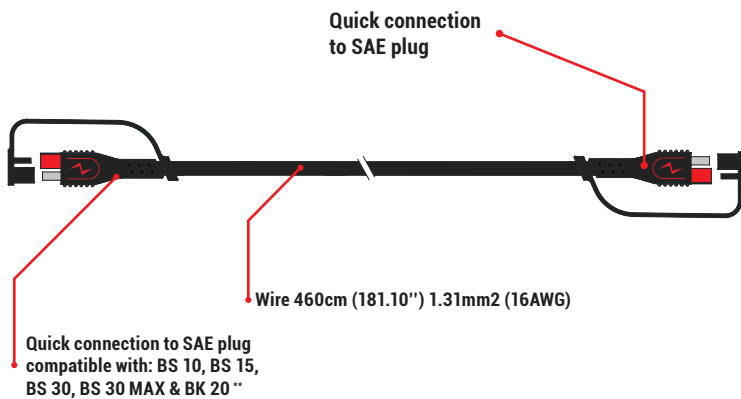

BS Code: 700588

FEATURES

Cable extension with SAE connection cable system at both ends.

- > Wire 460cm (16 AWG).
- > Quick SAE connection.

DRAWING

* Compatible with any chargers equipped with SAE plug.

SUITABLE FOR

PA04

CABLE EXTENDER SAE TO SAE

INSTRUCTIONS

1. Plug one of the SAE connection to the eylet terminal connector.
2. Plug the second SAE connection to the quick connection of your BS Battery charger *.

* Compatible with any chargers equipped with SAE plug.

BOX CONTENT

1x PA04 - Cable extender SAE to SAE

CHARGER COMPATIBILITY

BS 10 BS 15 BS 30
BS 30 BS 60 BK 20
MAX