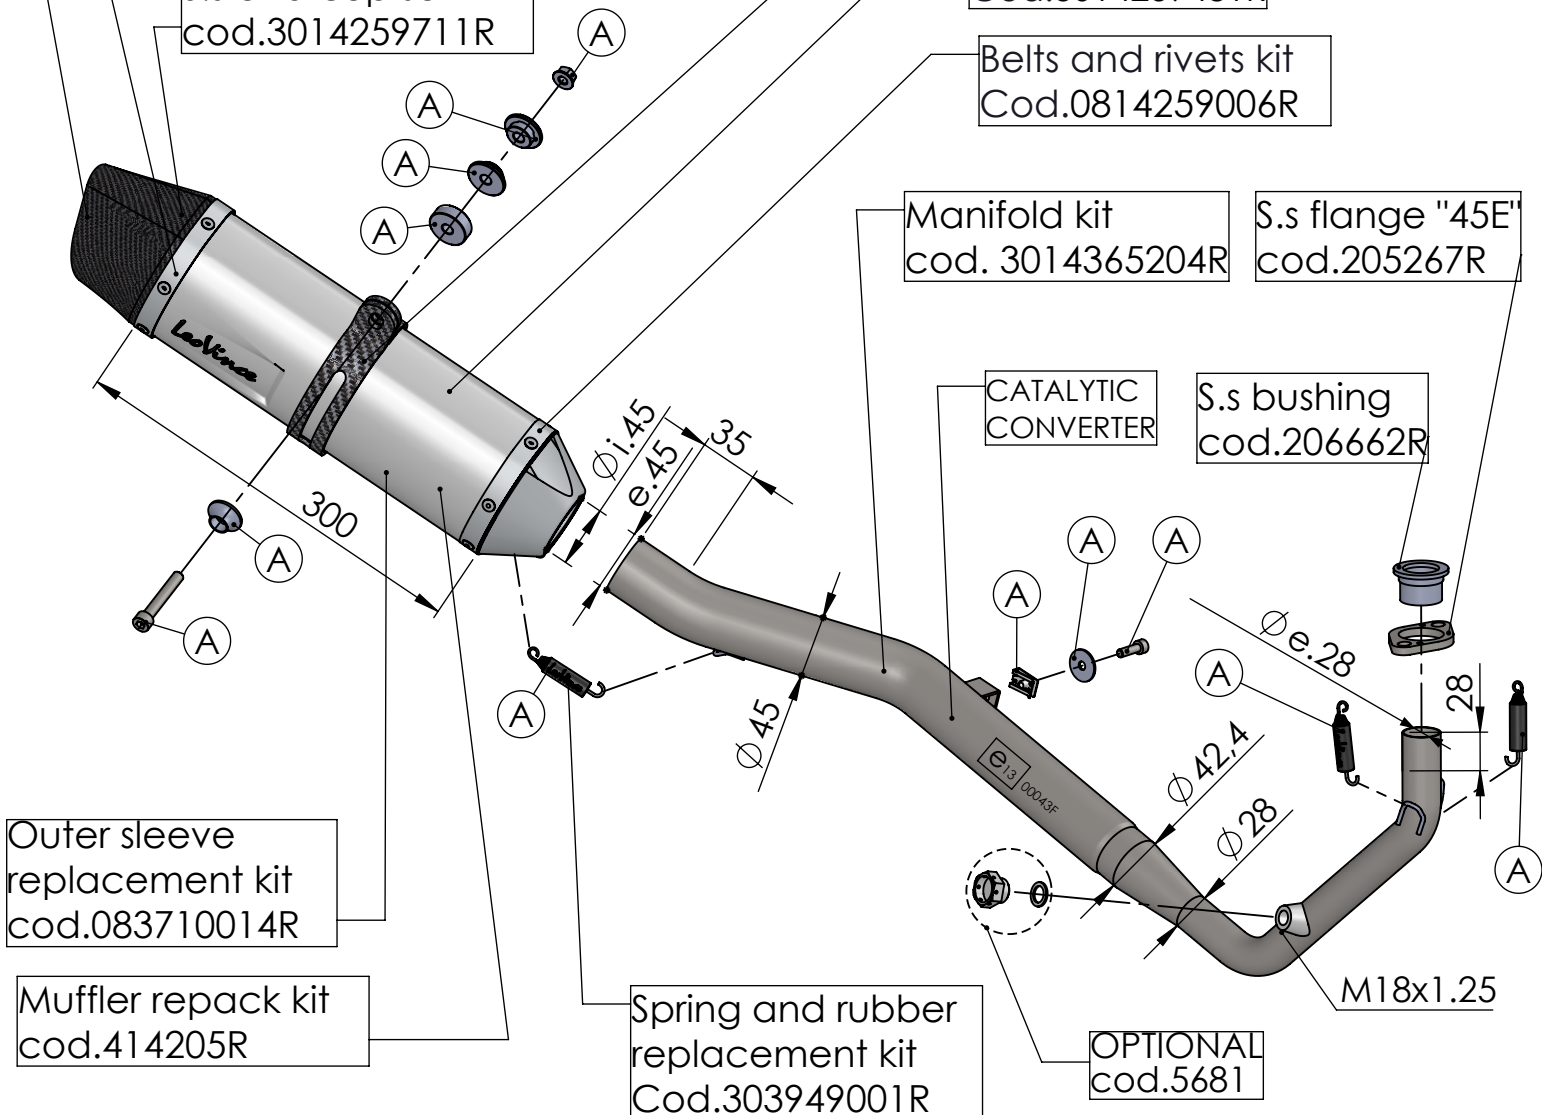

Db-Killer N.62  
Cod.3014259801R

S.s. flange "45E"  
cod.205267R sp. 6mm

S.s. bushing  
cod.206662R

Carbon end cup set  
cod.3014008701R

E13 92R-01 10432

S.s. end cup set  
cod.3014259711R

Carbon clamp FM4S  
Cod.307572505R

Muffler kit  
Cod.3014259481R

Belts and rivets kit  
Cod.0814259006R

Manifold kit  
cod. 3014365204R

S.s. flange "45E"  
cod.205267R

CATALYTIC  
CONVERTER

S.s. bushing  
cod.206662R

Outer sleeve  
replacement kit  
cod.083710014R

## ART. 14365EK - SPARE PARTS

YAMAHA MT-125 / YZF-R 125

(A) FITTING KIT cod.3014365601R